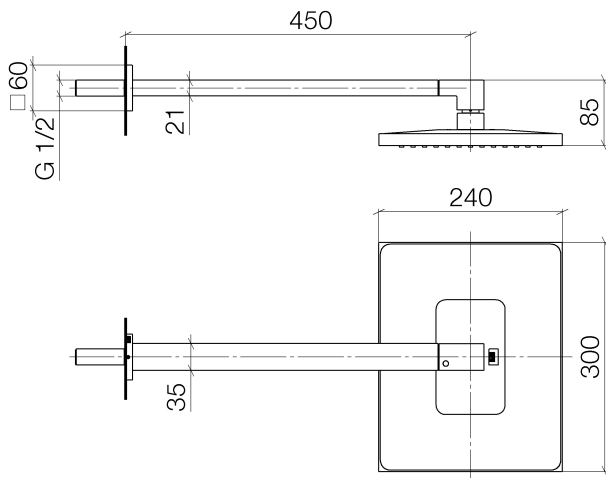

Shower - CL.1

Rain shower with wall fixing - polished chrome

Article number: 28 765 980-00

- 450 mm projection
- rain flow
- with anti-scale system
- rain shower 300 x 240mm
- rosette 60 x 60 mm
- 1/2" connection
- max. flow 14 l/min
- Fittings group as per DIN 4109: 1
- Fits MEM, CL.1, Symetrics, IMO

polished chrome

Dimensional drawing

All details in mm / inch = mm x 0.0394

Shower - CL.1

Rain shower with wall fixing - polished chrome

Article number: 28 765 980-00

Flow rate chart

Shower - CL.1

Shower - CL.1

Rain shower with wall fixing - polished chrome

Article number: 28 765 980-00

Spare parts list

No.	Item Number	Name	Quantity used
<hr/>			
<hr/>			