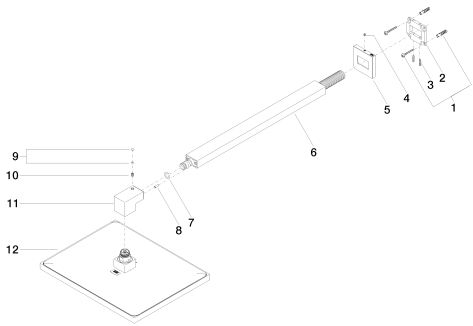

Shower - CL.1

Rain shower with wall fixing - polished chrome

Article number: 28 765 980-00

Spare parts list

No.	Item Number	Name	Quantity used