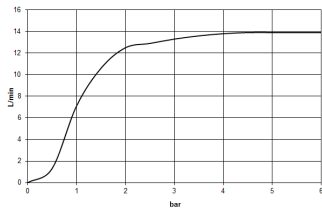

Shower - CL.1

Rain shower with wall fixing - polished chrome

Article number: 28 765 980-00

- 450 mm projection
- rain flow
- with anti-scale system
- rain shower 300 x 240mm
- rosette 60 x 60 mm
- 1/2" connection
- max. flow 14 l/min
- Fittings group as per DIN 4109: 1
- Fits MEM, CL.1, Symetrics, IMO

polished chrome

Dimensional drawing

All details in mm / inch = mm x 0.0394

Shower - CL.1

Rain shower with wall fixing - polished chrome

Article number: 28 765 980-00

Flow rate chart

Shower - CL.1